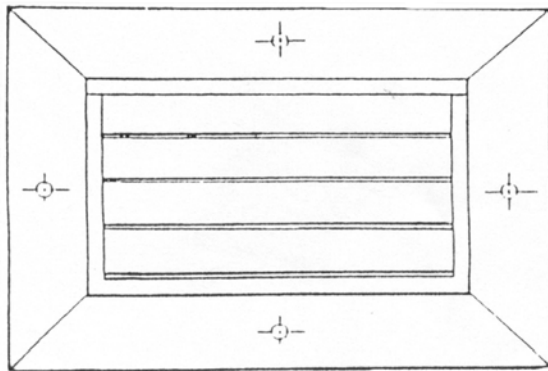

METALLUM ENTERPRISES

MANUFACTURERS OF AIR CONDITIONING GRILLES

7500 NW 68th Street
Miami, FL 33166

ALUMINUM RETURN AIR GRILLES **MR / MRWF - FIXED FRAME AND FILTER BACK MODELS**

FIXED FRAME

FILTER BACK

- **BRIGHT WHITE BAKED ON FINISH**
- **EXTRUDED ALUMINUM OUTER FRAME FOR EXTRA STRENGTH**
- **ALUMINUM ROLL FORMED BLADES**
- **BLADES CRIMPED TO INSURE RATTLE - FREE OPERATION**
- **LARGE FREE AREA DESIGN PERMITS MAXIMUM AIR FLOW**
- **WHITE MOUNTING SCREWS**
- **AVAILABLE IN WIDE RANGE OF STANDARD SIZES**
- **CUSTOM SIZES AVAILABLE BY SPECIAL ORDER**