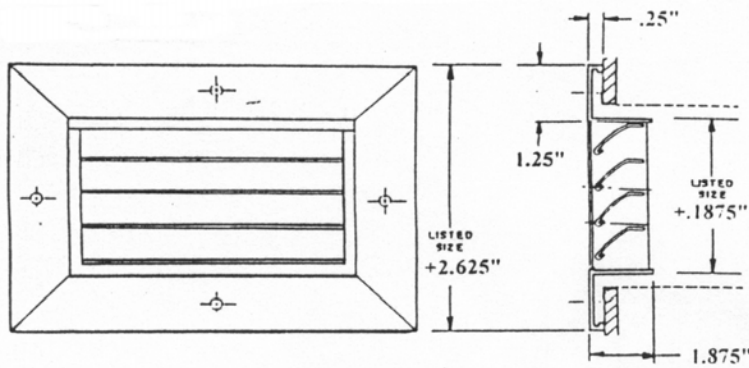

METALLUM ENTERPRISES

MANUFACTURERS OF AIR CONDITIONING GRILLES

7500 NW 68th Street
Miami, FL 33166

SUBMITTAL DATA

FIXED FRAME