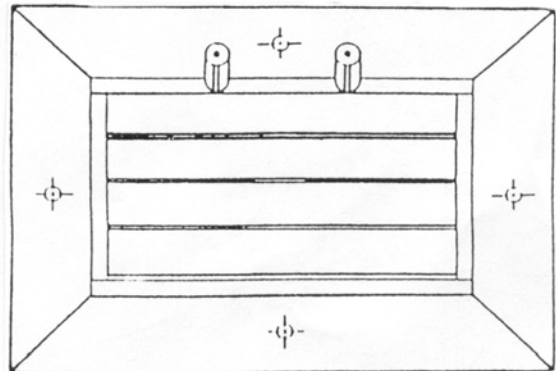

METALLUM ENTERPRISES

MANUFACTURERS OF AIR CONDITIONING GRILLES

7500 NW 68th Street
Miami, FL 33166

ALUMINUM RETURN AIR GRILLES **MR / MRWF - FIXED FRAME AND FILTER BACK MODELS**

FIXED FRAME

FILTER BACK

- **BRIGHT WHITE BAKED ON FINISH**
- **EXTRUDED ALUMINUM OUTER FRAME FOR EXTRA STRENGTH**
- **ALUMINUM ROLL FORMED BLADES**
- **BLADES CRIMPED TO INSURE RATTLE - FREE OPERATION**
- **LARGE FREE AREA DESIGN PERMITS MAXIMUM AIR FLOW**
- **WHITE MOUNTING SCREWS**
- **AVAILABLE IN WIDE RANGE OF STANDARD SIZES**
- **CUSTOM SIZES AVAILABLE BY SPECIAL ORDER**